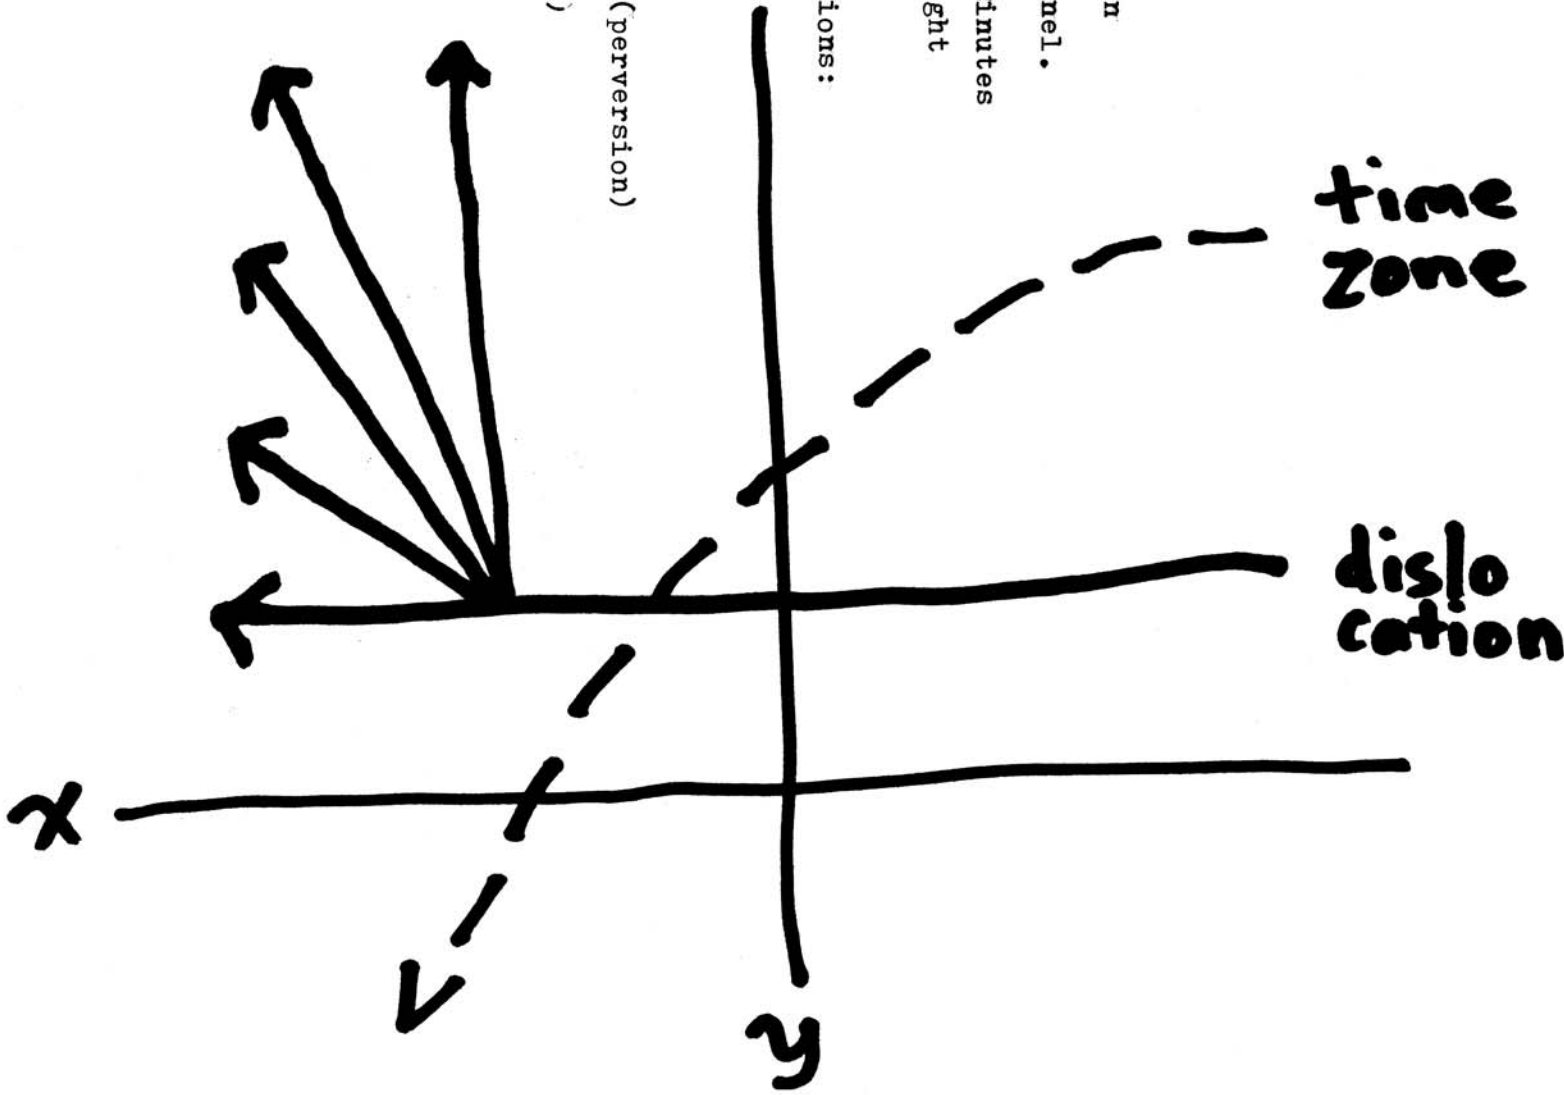

dualmono:
the first 60
minutes are in
the left channel.
the next 60 minutes
are in the right
channel.

listening options:
100 then 200
100 and 200
200 then 100 (perversion)
100 (lamb)
200 (shoulder)

TPDOZ

WZRD

07.17.03

2am - 4am