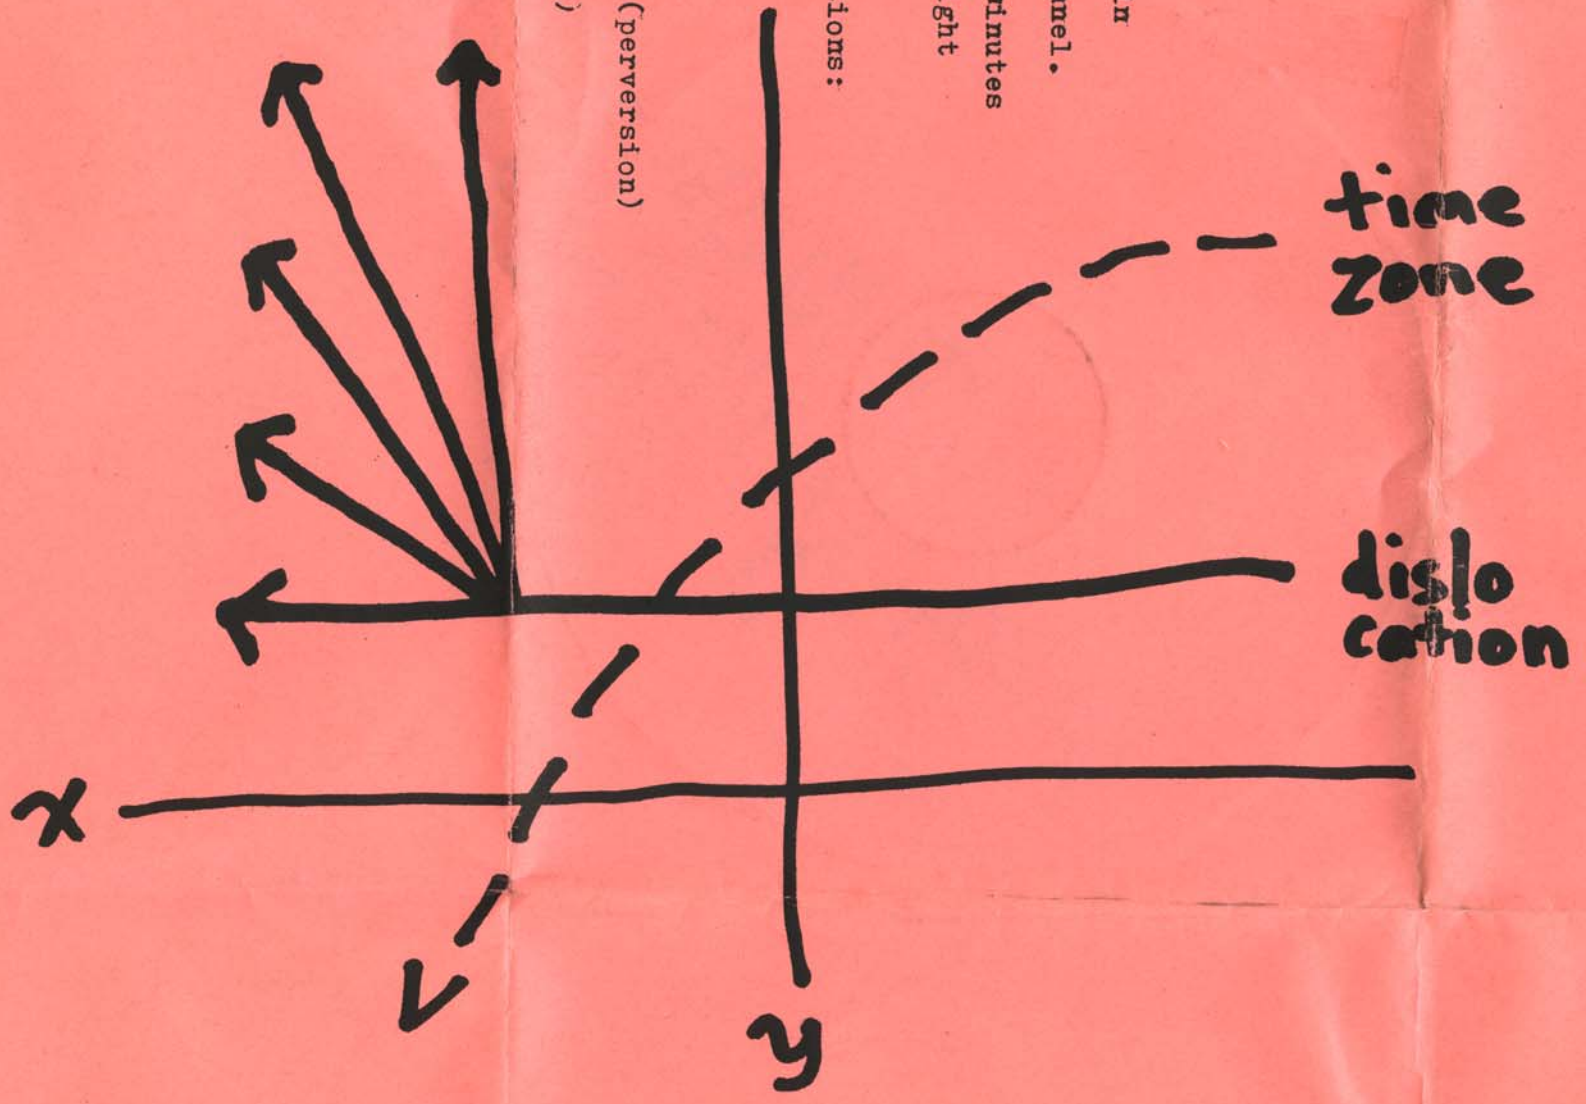

dualmono:
the first 60
minutes are in
the left channel.
the next 60 minutes
are in the right
channel.

listening options:
100 then 200
100 and 200
200 then 100 (perversion)
100 (lamb)
200 (shoulder)

t
h
e

j
o
k
e

Carioca
 bol. cuab oh he oh yeah
 consistently the beach
 if you want it consistently if you want it
 Cock blaked
 NASA scientist

if you want me, buy
 my clothes
 pay you will
~~buy~~ my bills
 She'll call you
 MONSTER MADE FROM
 SAVAGE and eat your name
 monster made to order from
 order and sound